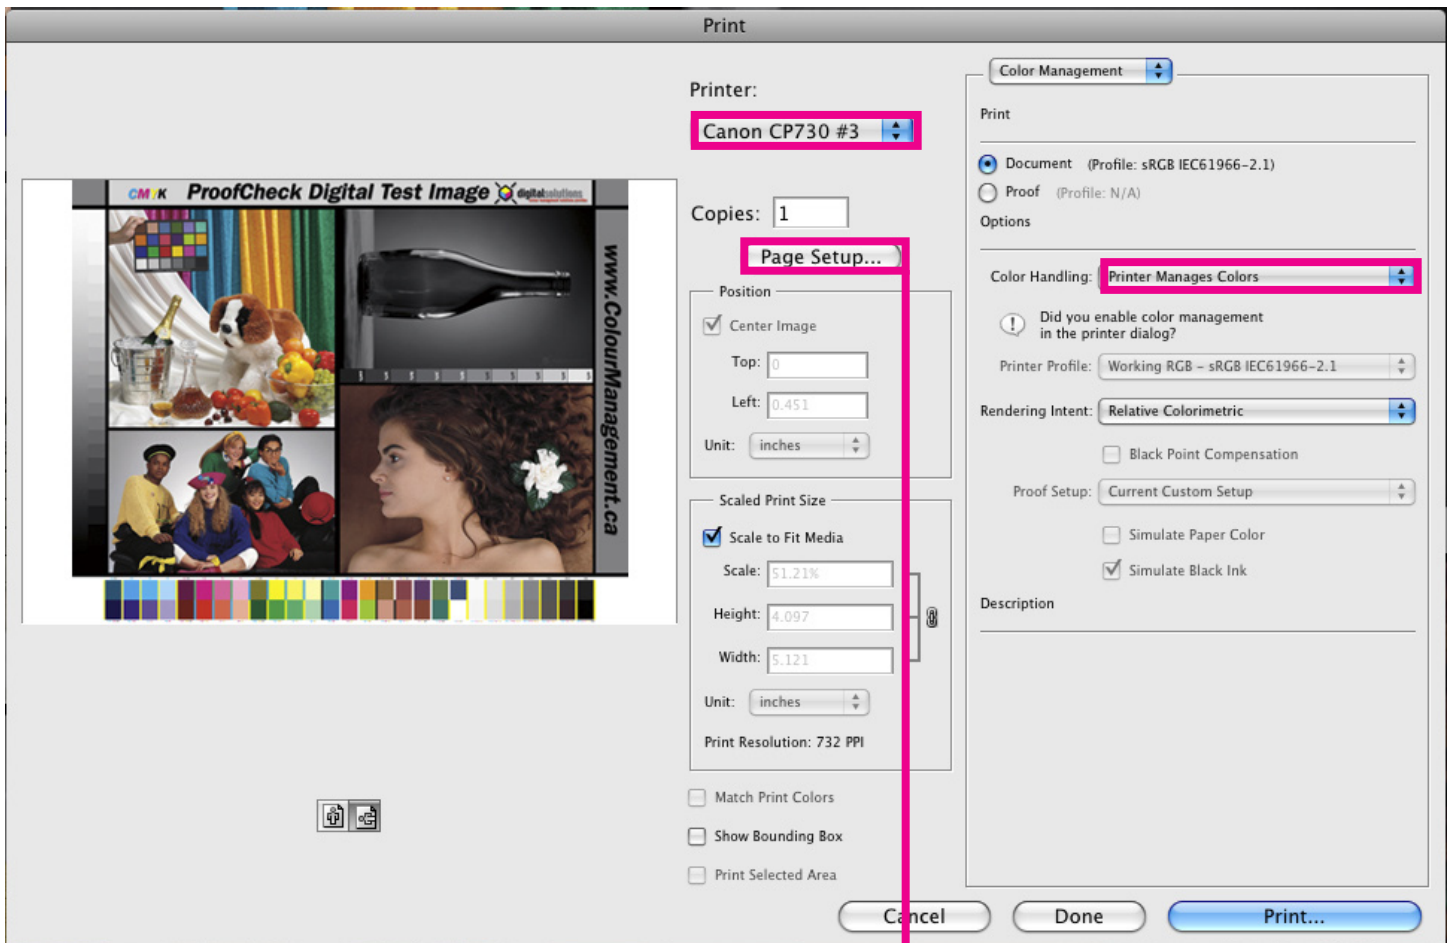

Canon CP730 #3: Photoshop print dialog setting

Print

Printer: Canon CP730 #3  

Presets: Canon CP730 #3 

Copies: Collated

Pages: All

From: to:

Color Adjustment

Saturation: 0 

Hue: R 0  

G 0  

B 0  

Brightness & Contrast

Brightness: 3   

Contrast: -1  