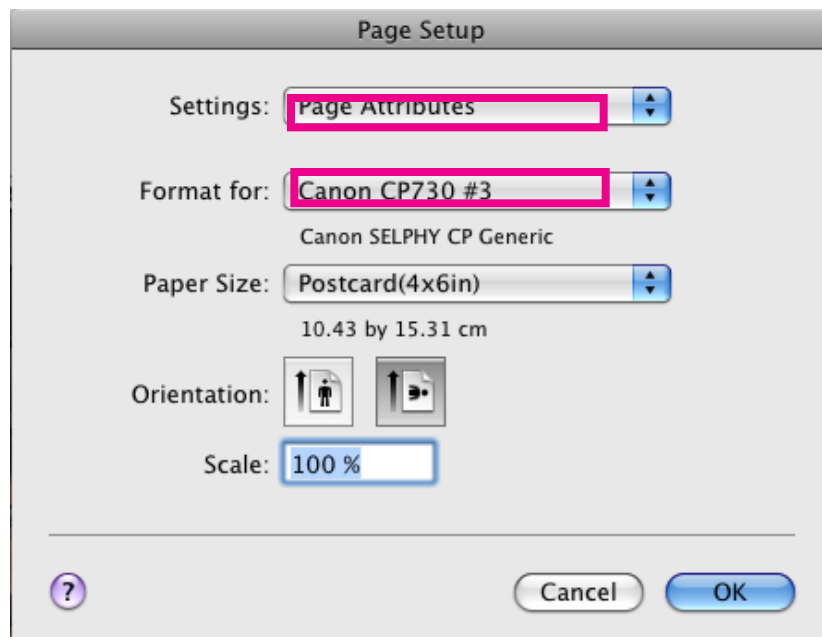

Canon CP730 #3: Photoshop print dialog setting

Print

Printer: Canon CP730 #3  

Presets: Canon CP730 #3 

Copies: Collated

Pages: All

From: to:

Color Adjustment