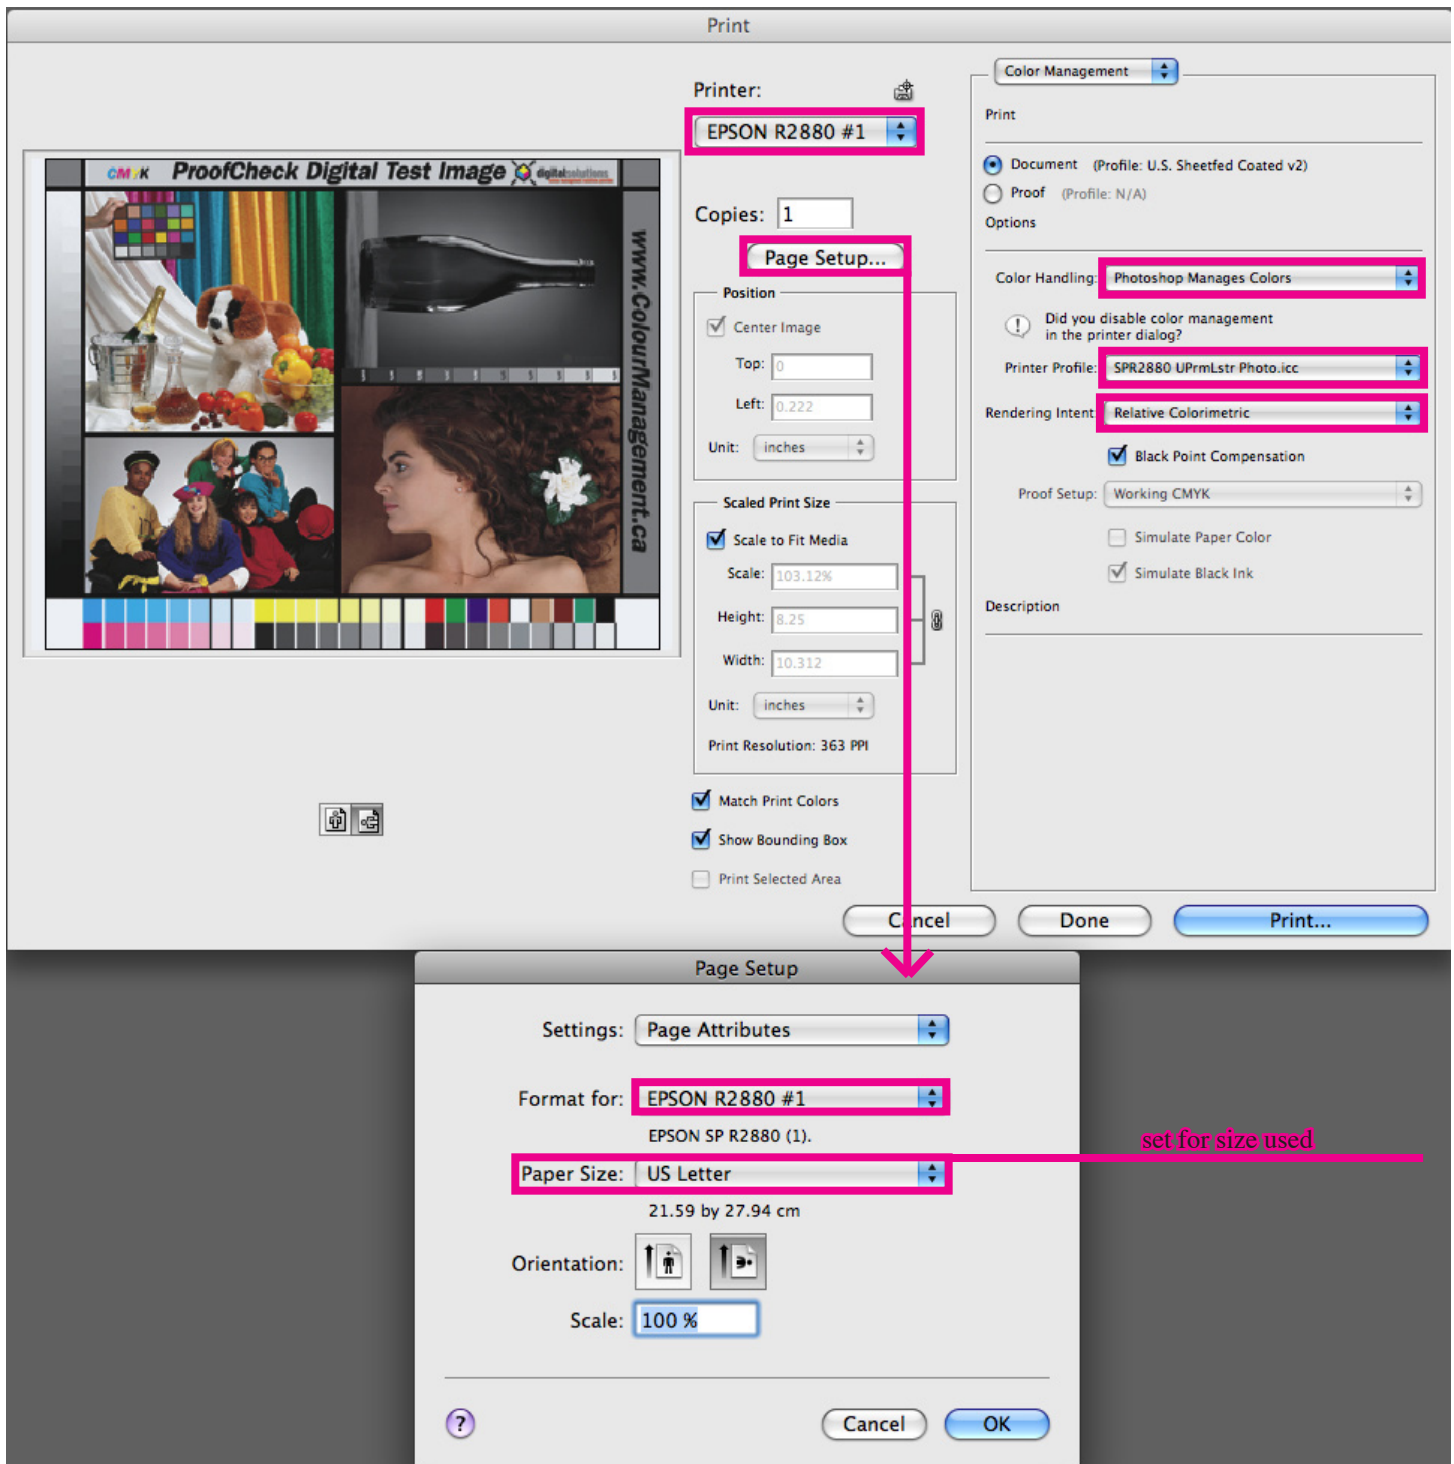

# Epson R2880 #1: Photoshop print dialog settings.

Print

Printer: EPSON R2880 #1

Presets: Epson R2880 #1

Copies: 1  Collated

Pages:  All

From: 1 to: 1

Print Settings

Basic Advanced Color Settings

Page Setup: Standard

Media Type: Ultra Premium Photo Paper Luster

Color: Color  16 bit/Channel

Color Settings: Off (No Color Adjustment)

Print Quality: SuperFine - 1440dpi

High Speed