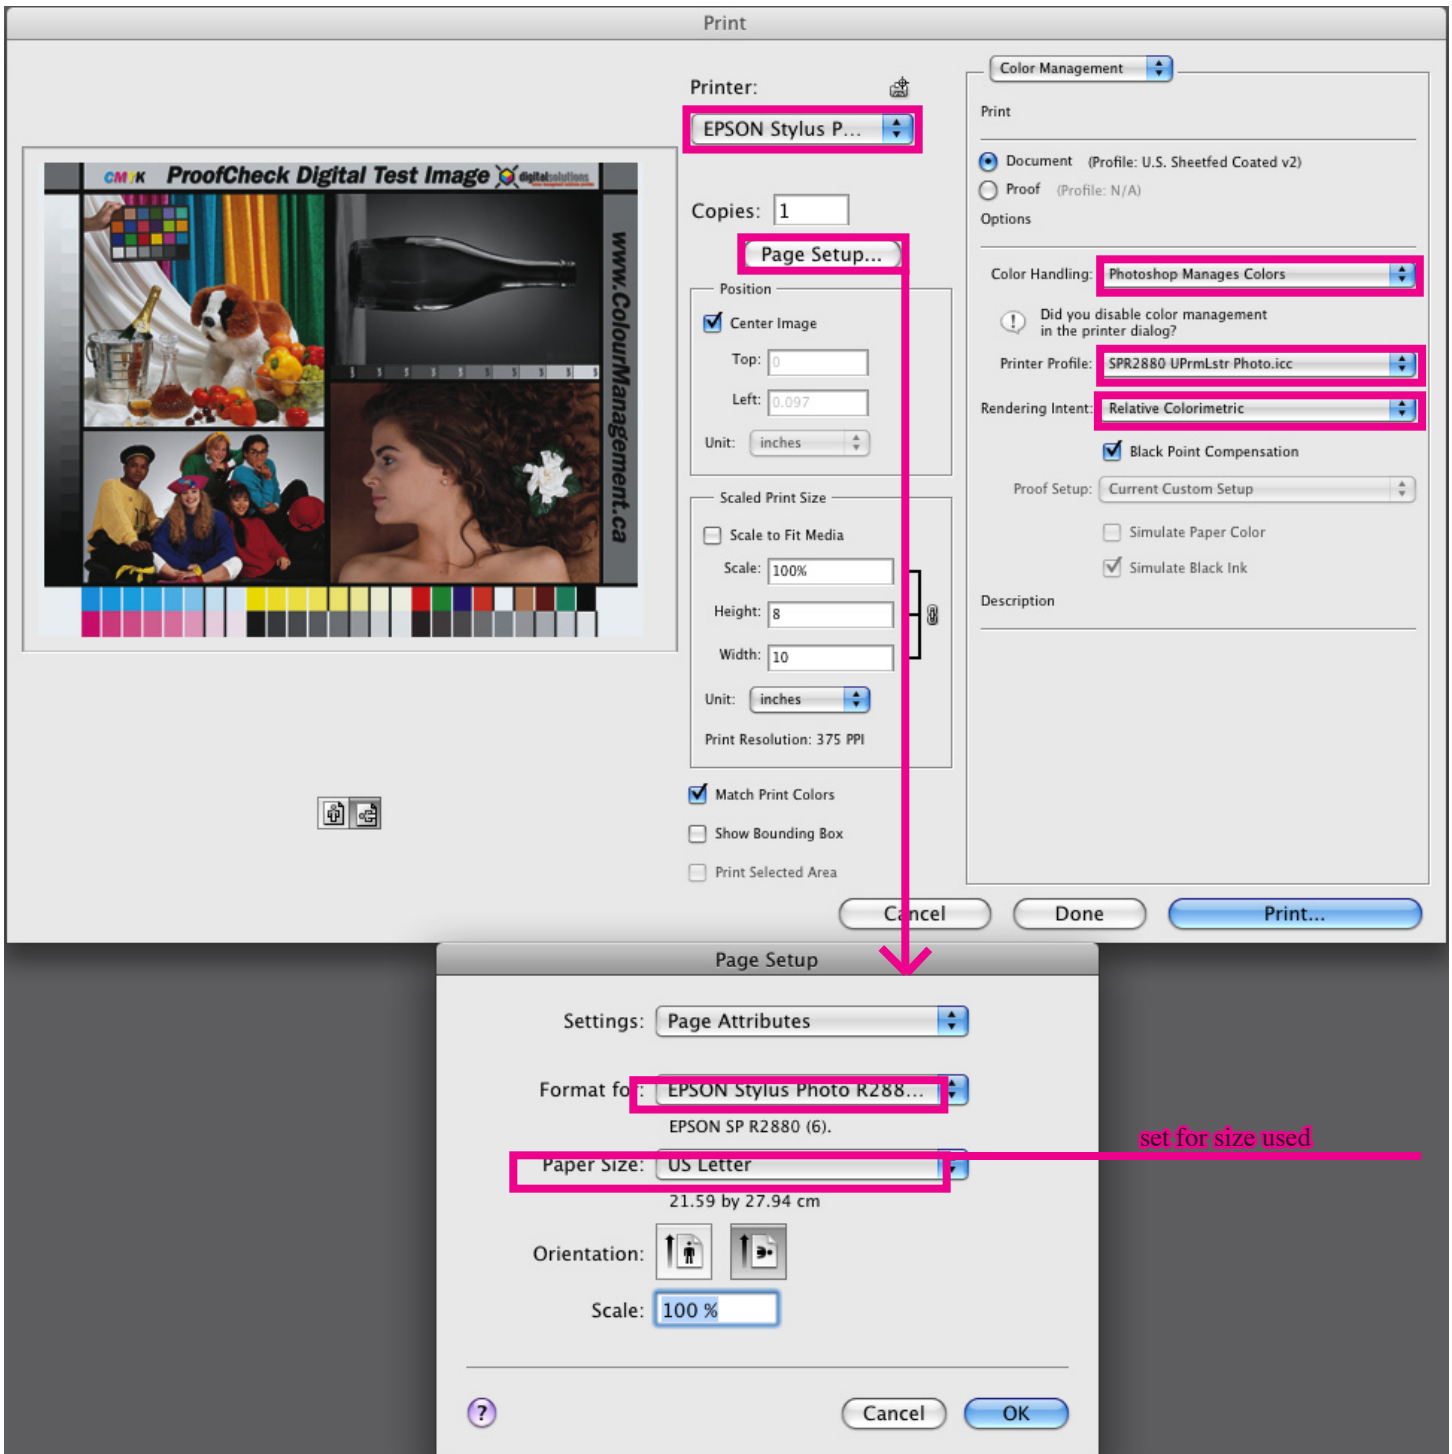

Epson R2880 #2: Photoshop print dialog settings.

Print

Printer: EPSON Stylus Photo R2880 #2

Presets: EPSON Stylus Photo R2880 #2

Copies: 1 Collated

Pages: All

From: 1 to: 1

Print Settings

Basic Advanced Color Settings

Page Setup: Standard

Media Type: Ultra Premium Photo Paper Luster

Color: Color 16 bit/Channel

Color Settings: Off (No Color Adjustment)

Print Quality: Photo - 1440dpi

High Speed