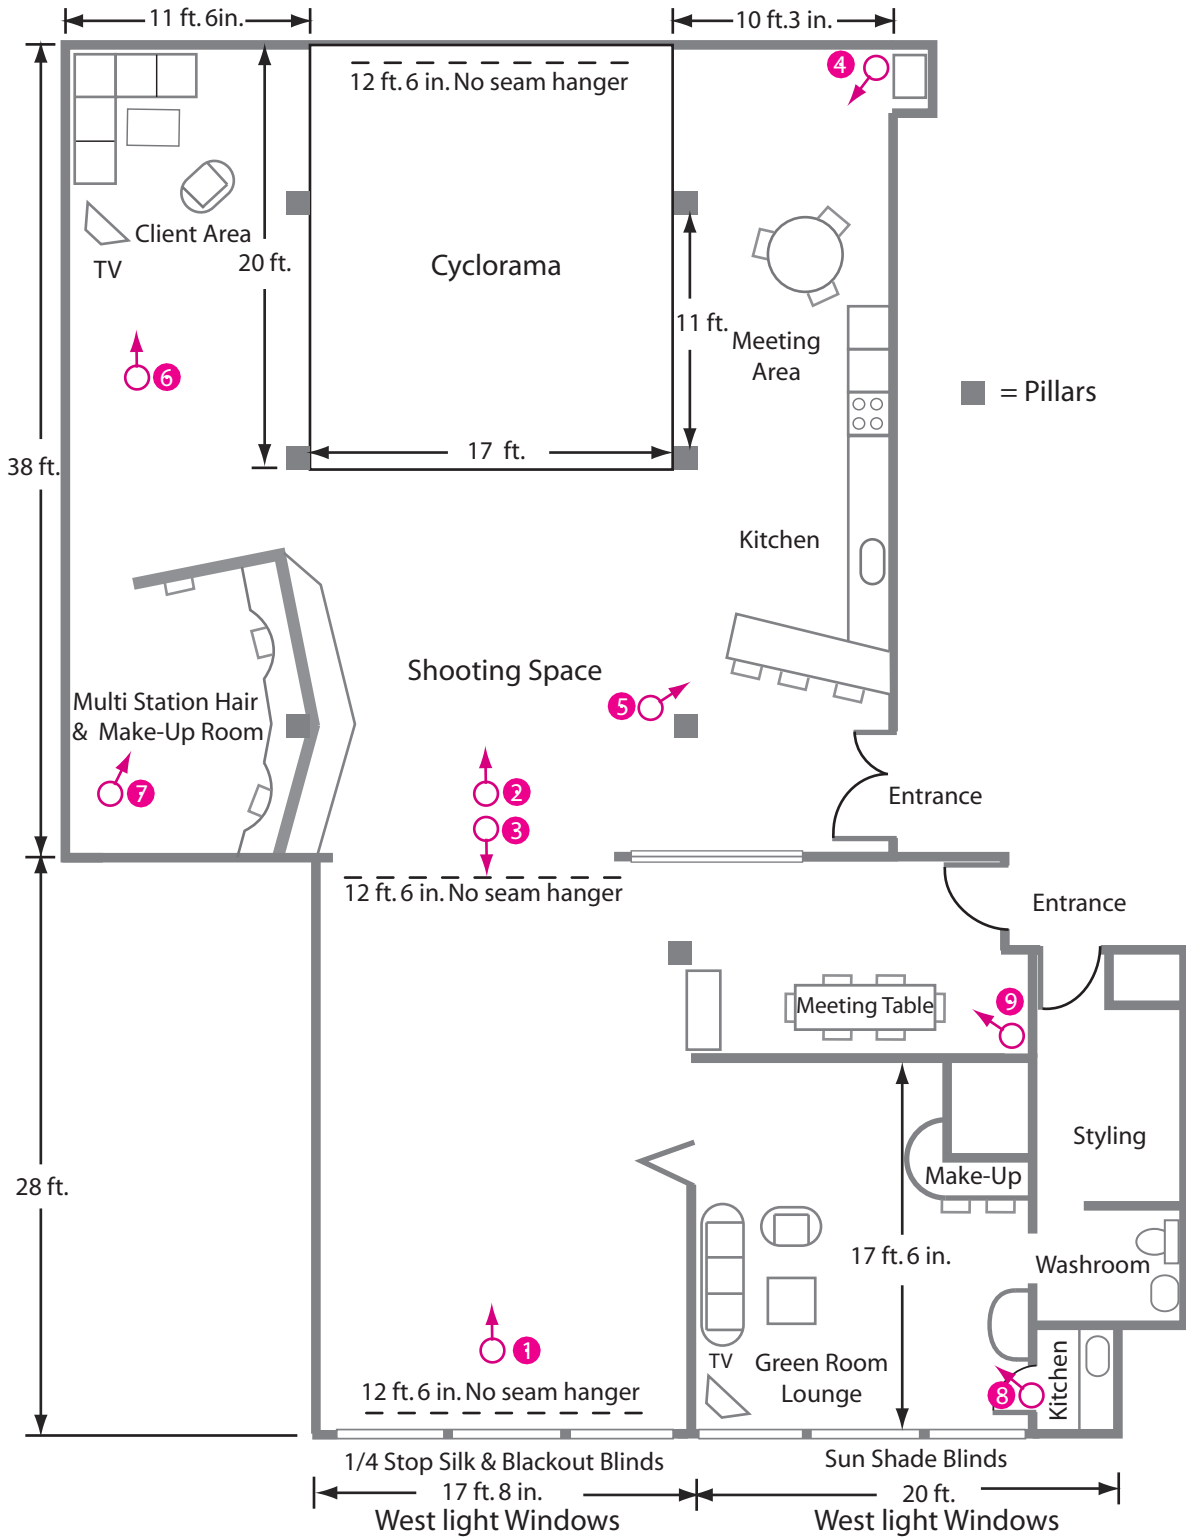

DOUBLE STUDIO FLOORPLAN

9 DAVIES AVENUE SUITE 201A&B TORONTO ON CANADA M4M 2A6

TELEPHONE 416 466 3024 EMAIL BOOKINGS@S1GROUP.CA WEB WWW.S1GROUP.CA